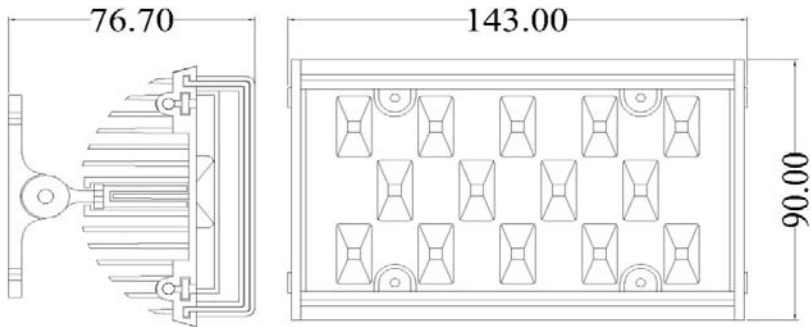

Technical Drawing

©2012 U-Tron (Beijing) Electronics Co., LTD
All rights reserved
Specifications are subject to change without notice

15-Feb-12
data subject to change